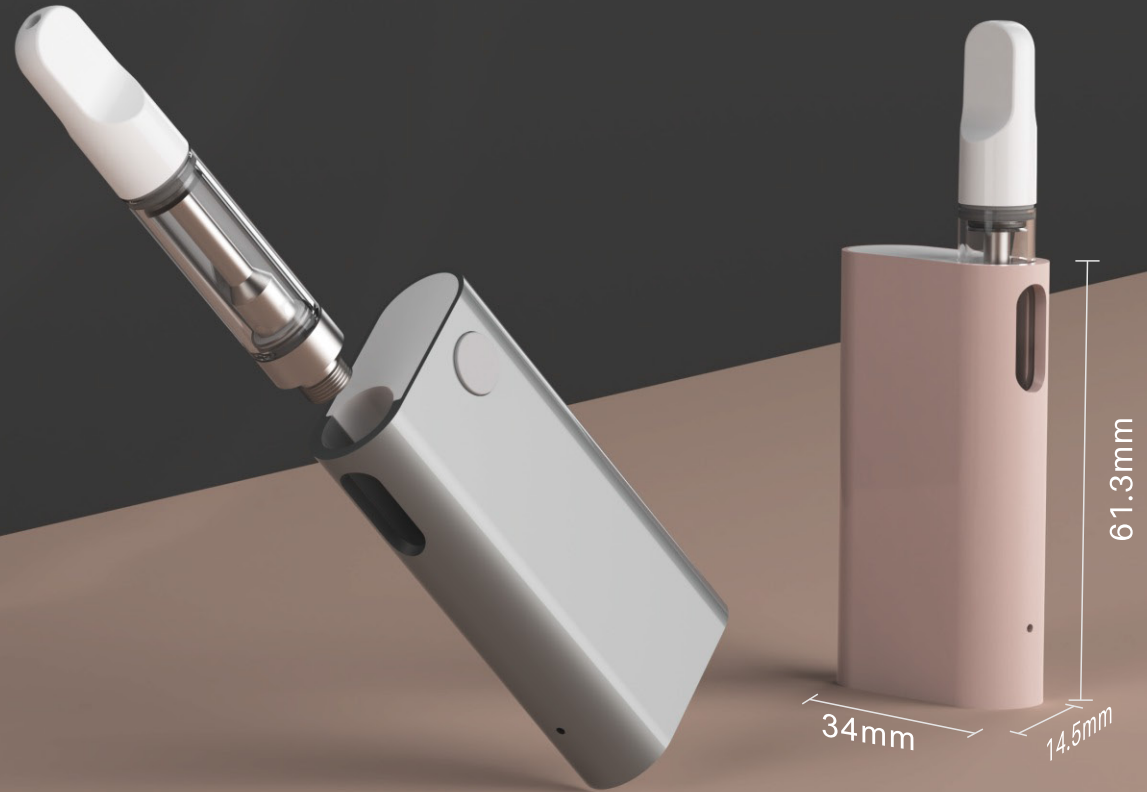

510

Match with All 510 cartridges

3 levels of
Heating Control

Preheating Function

LED

Smart screen shows

Designed for:

Live Resin, Rosin & Distillate Oils

Stealth Box EC3

500mAh

3.0V 3.4V 3.55V
3.7V

510

Match with All 510 cartridges

4 levels of
Heating Control

Preheating Function

Build-in LED Indicator