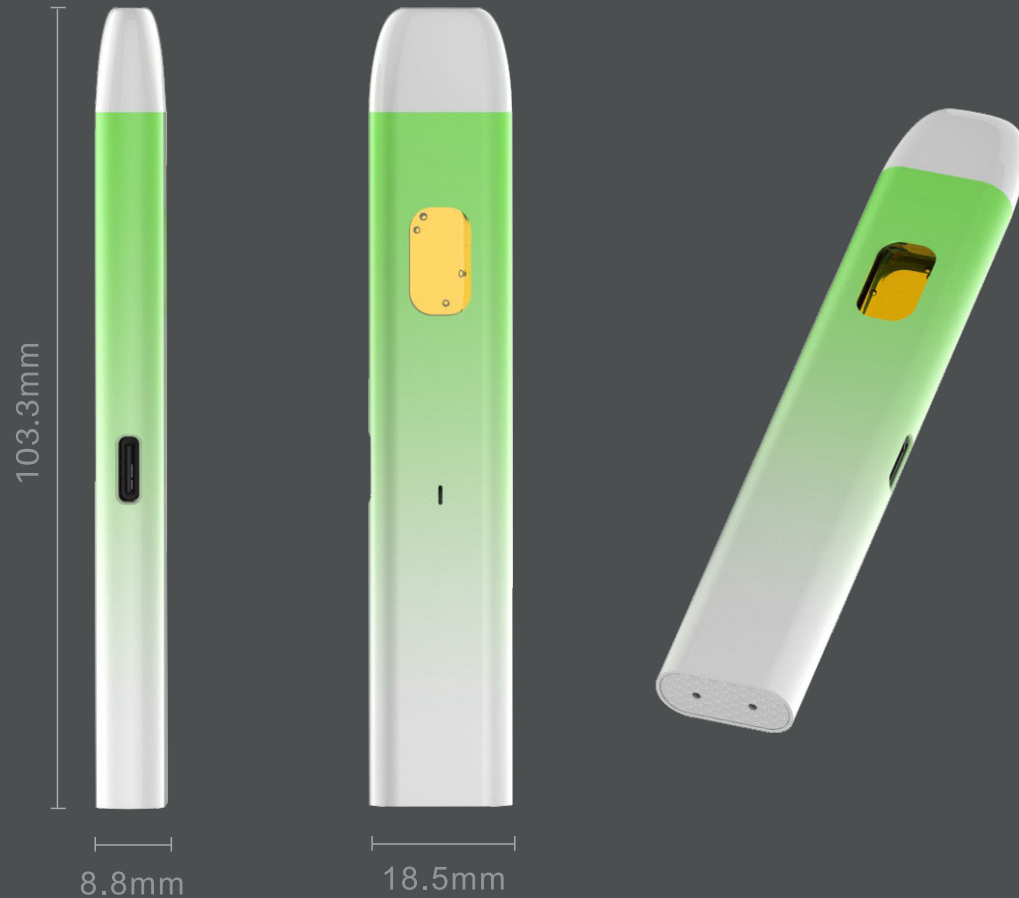

 Ultra-thin Design

Button Activation

Aura EC75

Designed for:

Live Resin, Rosin & Distillate Oils

1.0ml

280mAh

1.8ohm

- Body Material: Metal
- Charging: Type-C
- Inhale Activation

Pinnacle EC80+

Designed for:

Live Resin, Rosin & Distillate Oils

 1.0 ml

 230mAh

 1.8ohm

 Mesh coil