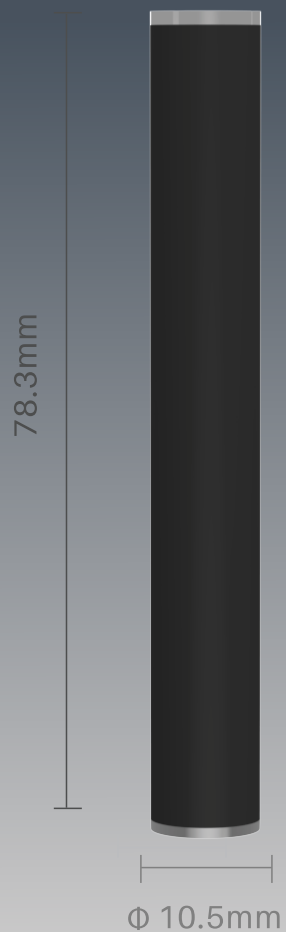

ELITE COIL

Distributed by:

RXDco

Forward Thinking Packaging Solutions

Top Tier Quality • Fairly Priced

Slim Elite EC12

280mAh

Match with All 510 cartridges

Type-C Charging

inhale Activation

Temple EC14

550mAh

3.1V 3.3V 3.6V

510

Match with All 510 cartridges

Preheating Function

Type-C Charging

Easy Snap Cart 3

Designed for:

Live Resin, Rosin & Distillate Oils

 0.5 / 1.0ml

 1.4ohm

Easy press

FOOD